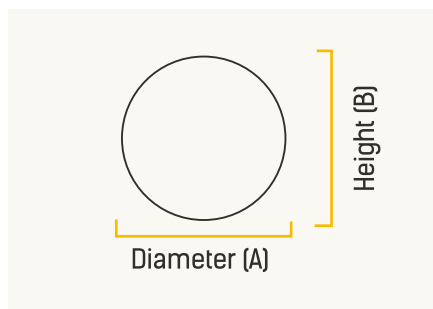

DIMENSIONS

WATTAGE(W)	DIAMETER(A)	HEIGHT(B)
06	90	27
12	120	27
18	155	27
24	190	27

APPLICATIONS

MODERN HOMES

HOSPITALITY

LOBBY

PARKING

GARNET RIMLESS SURFACE PANEL