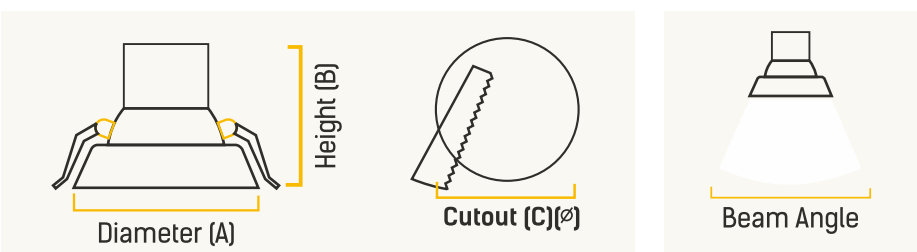

DIMENSIONS

WATTAGE (W)	SIZE (A)	SIZE (B)	CUTOUT (C)(∅)	BEAM (°)
6	50 mm	53 mm	45	60°
9	71 mm	65 mm	65	36°
15	78 mm	82 mm	75	36°

APPLICATIONS

MODERN HOMES

SHOWROOMS

HOSPITALITY

RETAIL

GARNET LINEAR COB

WATTAGE (W)	SIZE (A)	SIZE (B)	SIZE (C)	CUTOUT
10	147 mm	44 mm	31 mm	141 x 36 mm
20	280 mm	44 mm	31 mm	274 x 36 mm

APPLICATIONS

- MODERN HOMES
- SHOWROOMS
- HOSPITALITY
- RETAIL

GARNET SLIM COB SPOTLIGHTS

- ↳ Slimmest spotlights (20mm), easily used in low depth false ceilings
- ↳ Aluminium PDC heat sink for effective heat dissipation
- ↳ Dual optics technology for better light distribution
- ↳ Adjustable design to focus light on desired area
- ↳ LM 80 tested LED technology ensures long life
- ↳ High voltage protection upto 380VAC
- ↳ Surge protection upto 2.5KV

DIMENSIONS

WATTAGE (W)	DIAMETER (A)	HEIGHT (B)	CUTOUT (C)(ø)	BEAM (°)
3	72 mm	20 mm	62 mm	38°
6	82 mm	20 mm	72 mm	38°
9	87 mm	20 mm	77 mm	38°

APPLICATIONS

BED ROOM

LIVING ROOM

KITCHEN

GARNET WAVE SPOTLIGHT

- Adjustable Design to focus light on desired area
- LM 80 tested LED Technology for better life
- Sharp light beam angle gives brighter light
- High Voltage protection upto 440VAC
- Surge protection upto 4KV