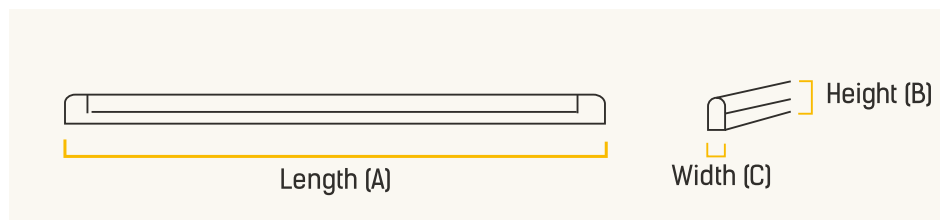

GARNET TUBE LIGHT

- Wide light distribution with 300° beam angle
- Robust design with effective heat dissipation
- LM 80 tested SMD LED technology
- HV protection upto 440V
- Surge protection upto 4kV

CAT NO	WATTAGE(W)	CCT(K)	LUMENS(lm)	BASE CAP	CONNECTION
D642065	20	6500	2000	G13	Single End
D622065	20	6500	2000	G13	Double End

DIMENSIONS

WATTAGE (W)	LENGTH (A)	HEIGHT (B)	WIDTH (C)
20	1200 mm	44 mm	29 mm