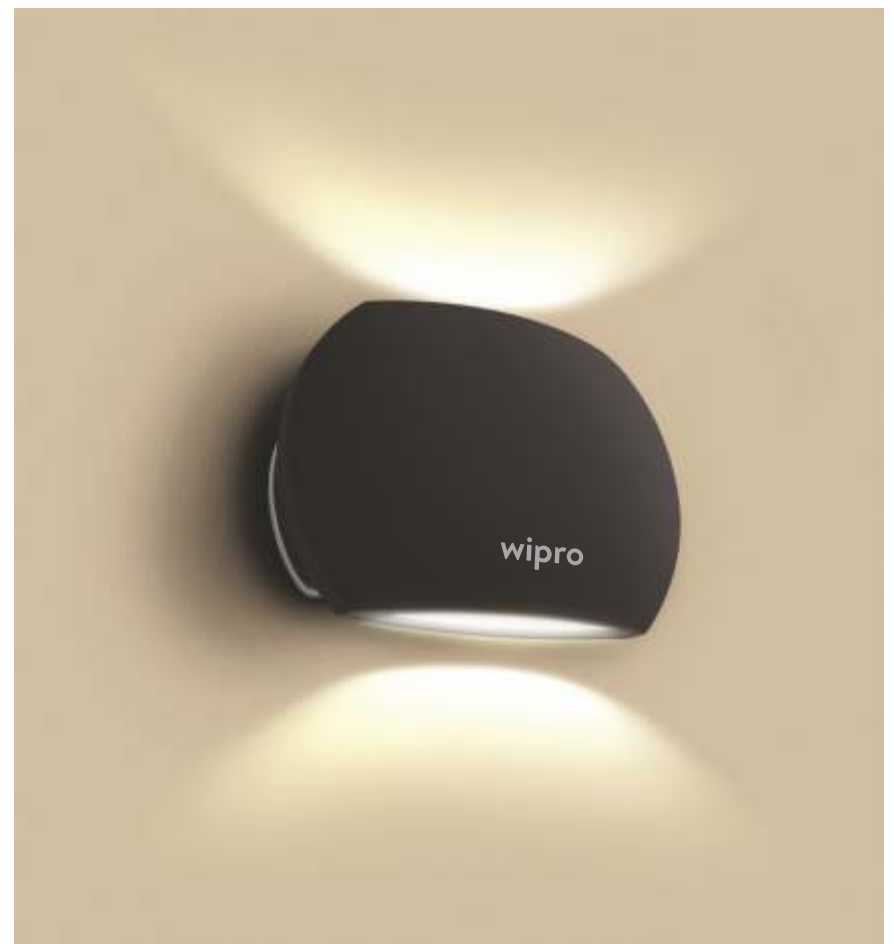

GARNET

IP54 UD Wall Light

- Premium design with stylish look in Aluminium housing
- Symmetric up and down light beam for wall decoration
- LM 80 tested LED technology for long life
- Surge protection upto 2.5KV
- IP54 protection for outdoor application

CAT NO	WATTAGE (W)	CCT (K)	VOLTAGE RANGE (VAC)
DW21227	2x6W	2700	220-240