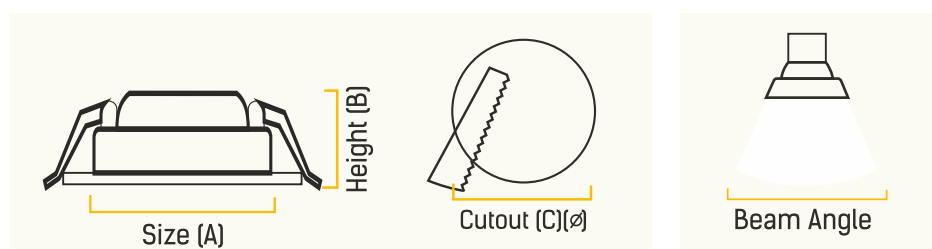

DIMENSIONS

WATTAGE (W)	DIAMETER (A)	HEIGHT (B)	CUTOUT (C)(ø)	BEAM (°)
3	72 mm	20 mm	62 mm	38°
6	82 mm	20 mm	72 mm	38°
9	87 mm	20 mm	77 mm	38°

APPLICATIONS

BED ROOM

LIVING ROOM

KITCHEN

GARNET WAVE SPOTLIGHT

- Adjustable Design to focus light on desired area
- LM 80 tested LED Technology for better life
- Sharp light beam angle gives brighter light
- High Voltage protection upto 440VAC
- Surge protection upto 4KV

DIMENSIONS

WATTAGE (W)	DIAMETER (A)	HEIGHT (B)	CUTOUT (C)(∅)	BEAM (°)
3	75X75	43	60	60°
6	95X95	46	75	60°
9	116X116	52	100	60°
12	139X139	55	125	60°

APPLICATIONS

MODERN HOMES

SHOWROOMS

HOSPITALITY

RETAIL

GARNET CABINET COB

DIMENSIONS

WATTAGE (W)	DIAMETER (A)	HEIGHT (B)	CUTOUT (C)(∅)	BEAM (°)
1	31.1	25	29.9	36
3	37.8	28	35	36
5	41.9	33	39.5	36

APPLICATIONS

MODERN HOMES

SHOWROOMS

HOSPITALITY

RETAIL

GARNET MINI SPOTLIGHTS