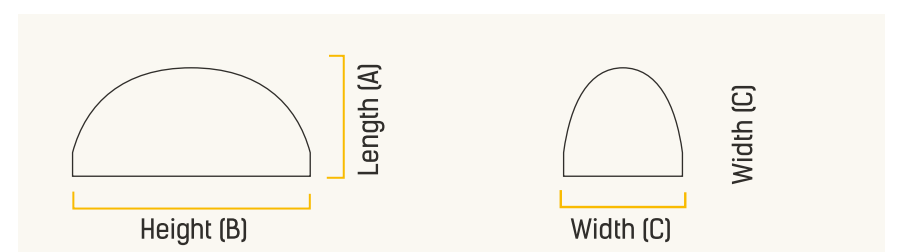

DIMENSIONS

WATTAGE (W)	LENGTH (A)	HEIGHT (B)	WIDTH (C)
2x3W	100 mm	161 mm	78 mm

APPLICATIONS

OUTDOOR WALL LIGHT