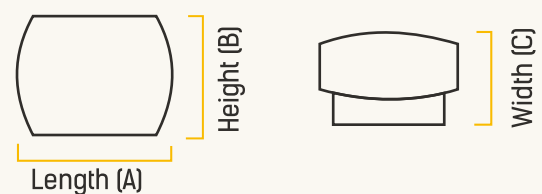

WATTAGE (W)	LENGTH (A)	HEIGHT (B)	WIDTH (C)
2x6W	135 mm	98 mm	60 mm

APPLICATIONS

OUTDOOR WALL LIGHT