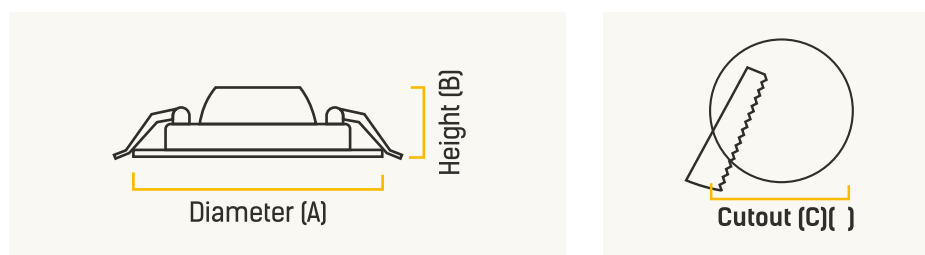

*After lights are connected to Internet via sigmesh gateway

CAT NO	WATTAGE(W)	LUMENS(lm)	CCT(K)	VOLTAGE RANGE(VAC)
DS51000	10	800	2700-6500	220-240
DS51500	15	1200	2700-6500	220-240

WATTAGE(W)	DIAMETER(A)	HEIGHT(B)	BEAM ANGLE(°)
10	80 mm	80 mm	25°
15	80 mm	80 mm	25°

*After lights are connected to Internet via sigmesh gateway

CAT NO	WATTAGE (W)	CCT (K)	VOLTAGE RANGE(VAC)
DS60600	6	6500-2700	220-240
DS61200	12	6500-2700	220-240
DS61500	15	6500-2700	220-240

DIMENSIONS