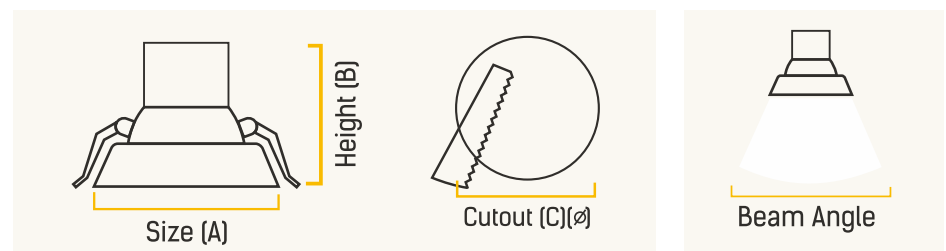

DIMENSIONS

WATTAGE (W)	SIZE (A)	HEIGHT (B)	CUTOUT (C)(∅)	BEAM (°)
5	46 mm	59 mm	40 mm	55°
12	60 mm	82 mm	55 mm	40°

APPLICATIONS