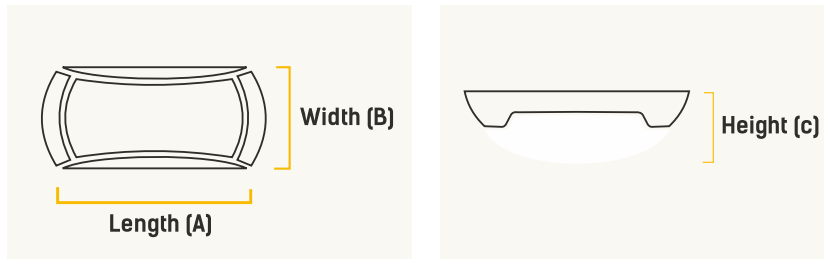

GARNET BULKHEAD

- ↳ Elegant design in white finish
- ↳ High efficiency diffuser for uniform distribution of light
- ↳ LM 80 tested high brightness LED technology
- ↳ Driver with HV protection upto 440V
- ↳ surge protection upto 4KV
- ↳ IP 65 protection against dust & rain for outdoor use

CAT NO	WATTAGE (W)	CCT (K)	LUMENS (lm)	VOLTAGE RANGE (VAC)
DA11065	10	6500	1000	220-240
DA11027	10	2700	900	220-240

DIMENSIONS

WATTAGE (W)	LENGTH (A)	WIDTH (B)	HIEGHT (C)
10	170 mm	96 mm	70 mm