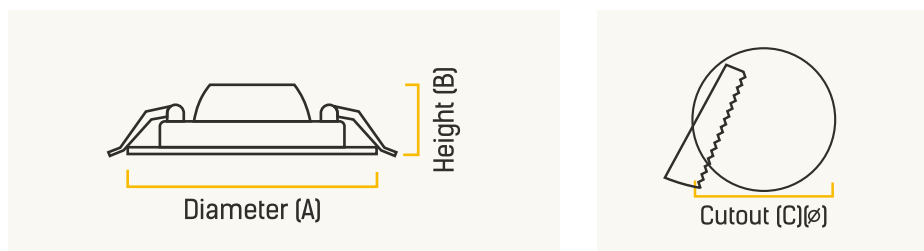

DIMENSIONS

WATTAGE (W)	SIZE (A)	HEIGHT (B)	CUTOUT (C)(ø)
06	116 mm	32 mm	100 mm
10	145 mm	32 mm	130 mm
15	166 mm	32 mm	150 mm

* Lumen for 6500K