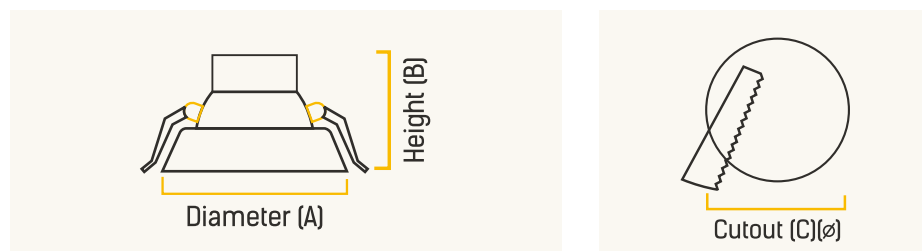

DIMENSIONS

WATTAGE (W)	DIAMETER (A)	HEIGHT (B)	CUTOUT (C)(ø)
10	129 mm	54 mm	115 mm
15	164 mm	59 mm	150 mm
20	187 mm	62 mm	174 mm

APPLICATIONS

GARNET WAVE ROUND DOWNLIGHTS

- Premium and compact design
- Polycarbonate diffuser for better visual comfort
- LM 80 tested SMD LED technology
- Integrated driver with high voltage protection upto 380VAC
- IP 44 protection against dust and moisture