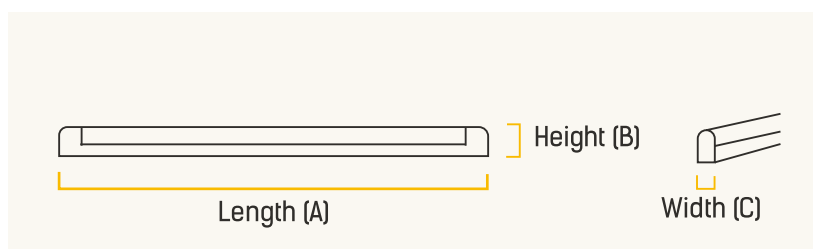

DIMENSIONS

WATTAGE (W)	LENGTH (A)	HEIGHT (B)	WIDTH (C)
22	1136 mm	34 mm	28 mm

APPLICATIONS

BED ROOM

LIVING ROOM

OFFICE