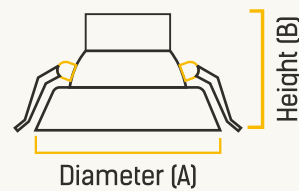

DIMENSIONS

WATTAGE (W)	DIAMETER (A)	HEIGHT (B)	CUTOUT (C)(ø)
10	129 mm	54 mm	115 mm
15	164 mm	59 mm	150 mm
20	187 mm	62 mm	174 mm

APPLICATIONS

GARNET WAVE ROUND DOWNLIGHTS

- Premium and compact design
- Polycarbonate diffuser for better visual comfort
- LM 80 tested SMD LED technology
- Integrated driver with high voltage protection upto 380VAC
- IP 44 protection against dust and moisture

DIMENSIONS

WATTAGE (W)	DIAMETER (A)	HEIGHT (B)	CUTOUT (C)(Ø)
5	95 mm	58 mm	70 mm
8	113 mm	59 mm	94 mm
12	145 mm	66 mm	125 mm
15	174 mm	68 mm	150 mm

APPLICATIONS

MODERN HOMES

OFFICES

SHOWROOMS

HOSPITALITY

RETAIL