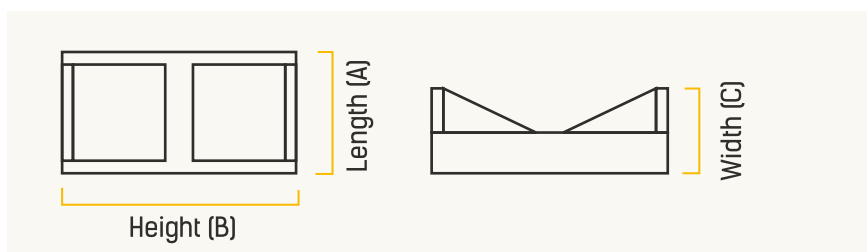

DIMENSIONS

WATTAGE (W)	LENGTH (A)	HEIGHT (B)	WIDTH (C)
2x6W	81 mm	142 mm	66 mm