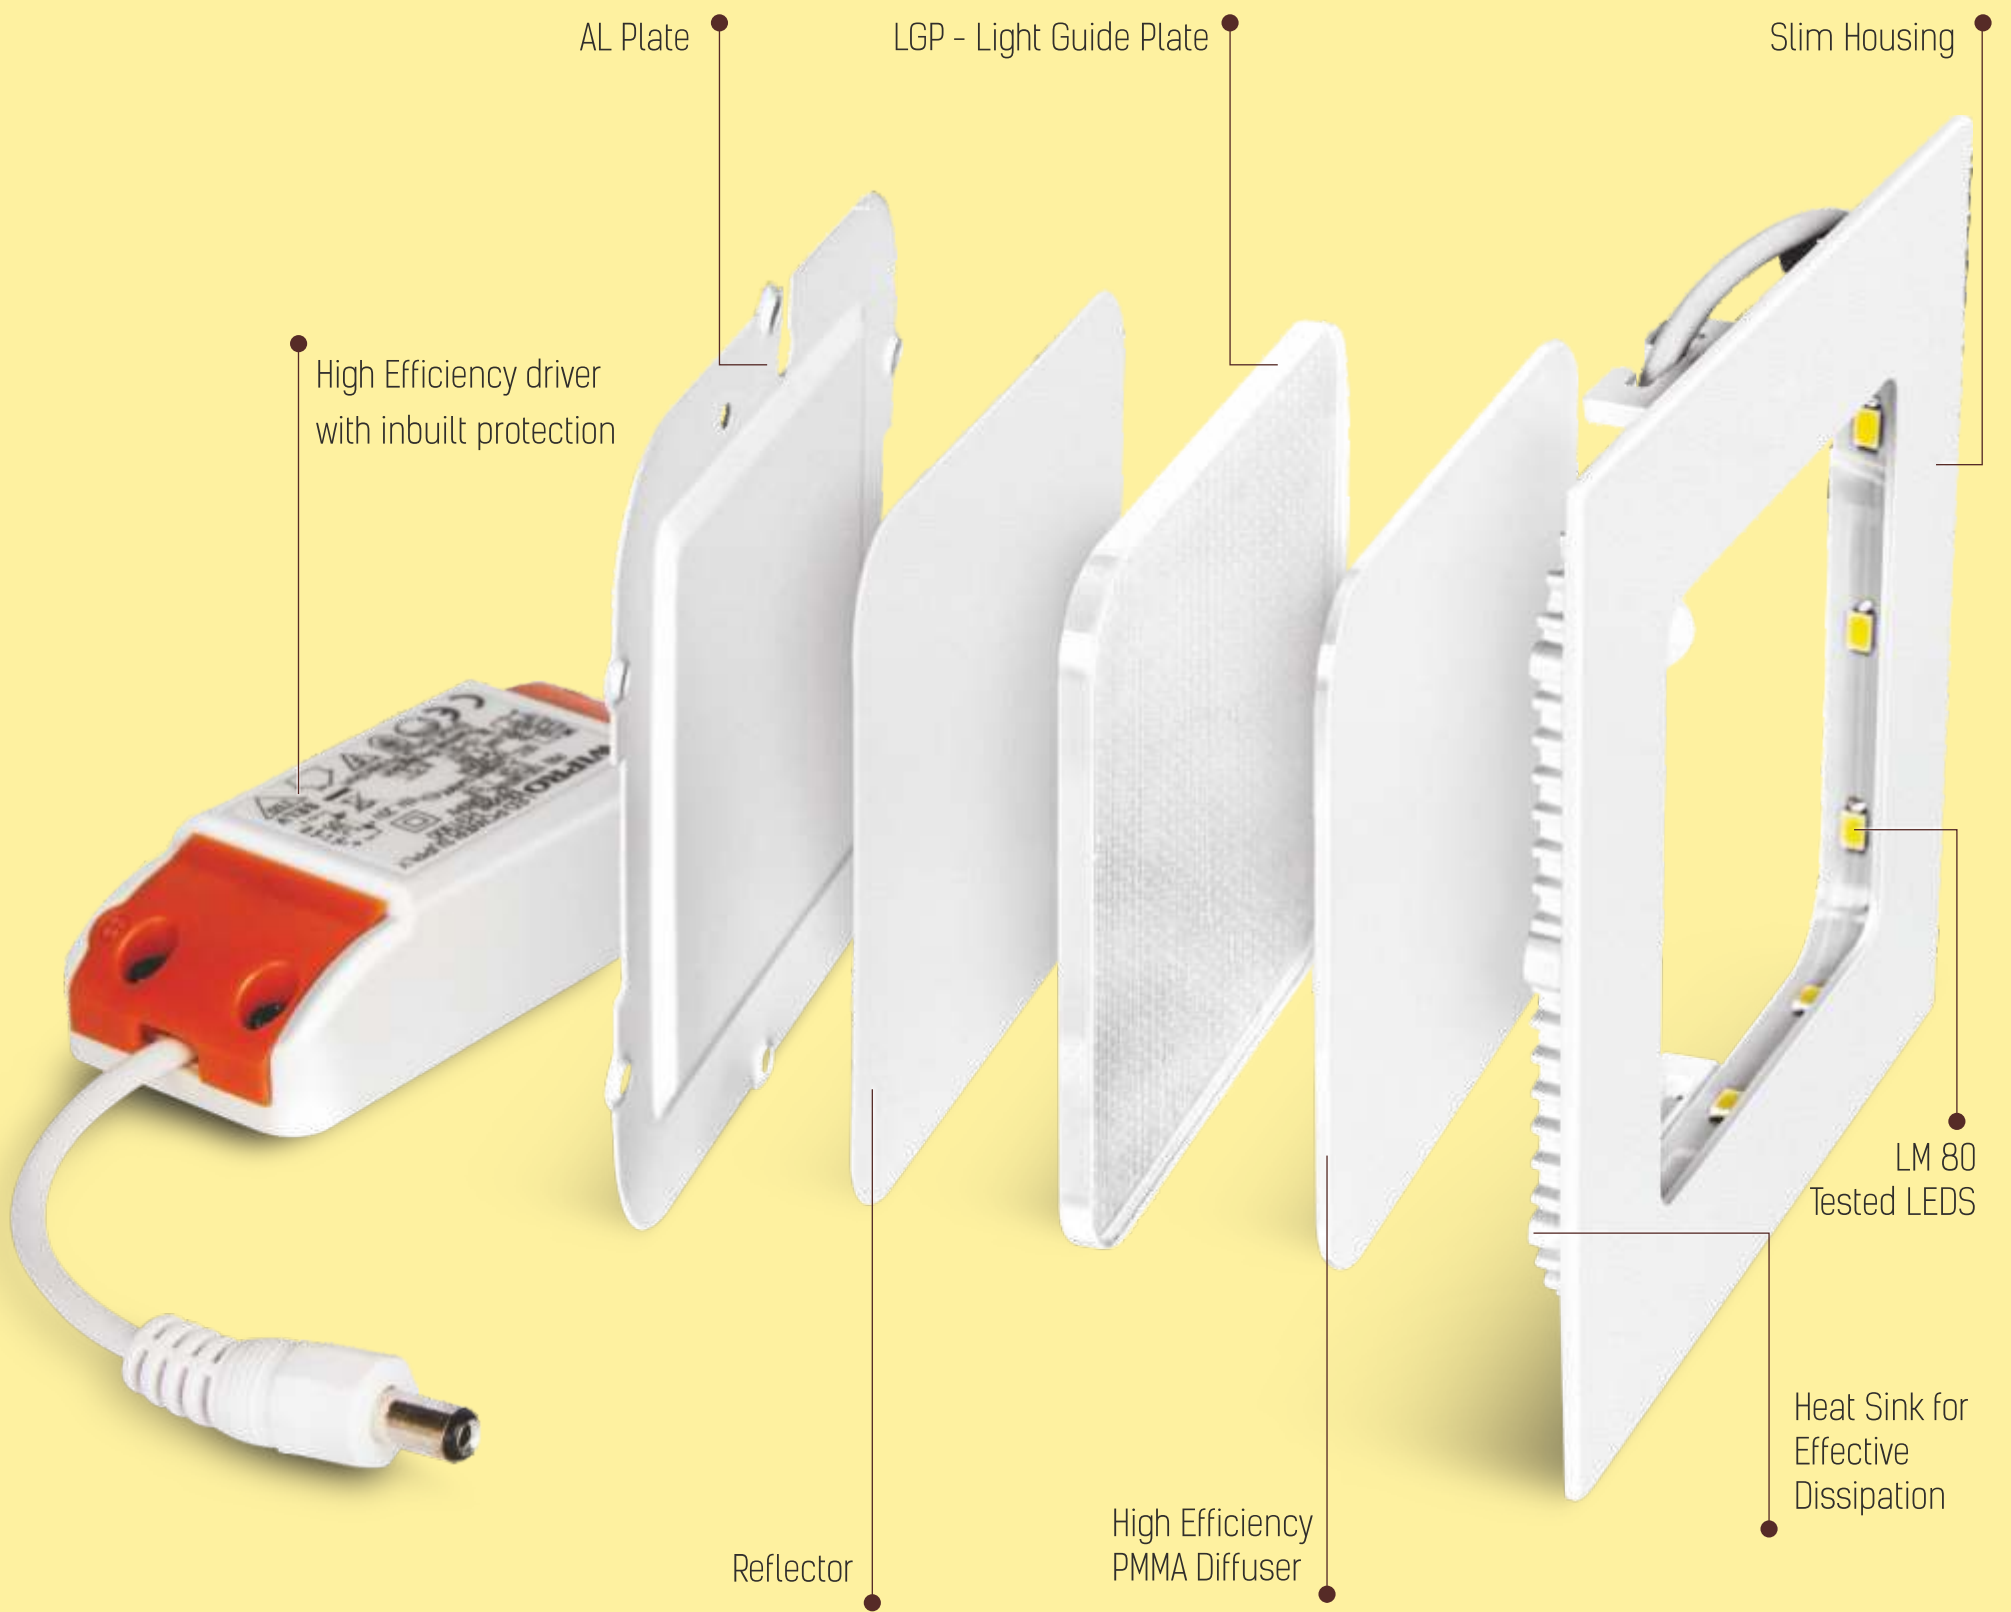

DIMENSIONS

WATTAGE (W)	DIAMETER (A)	HEIGHT (B)	CUTOUT (C)(∅)
7	96 mm	27 mm	82 mm
12	129 mm	27 mm	110 mm
15	184 mm	28 mm	159 mm
18	184 mm	28 mm	159 mm

APPLICATIONS

MODERN HOMES

OFFICES

SCHOOLS

HOSPITALITY

RETAIL

LM 80 tested
LED Technology

Designed for
Indian Condition

Antiglare design,
safe for eyes

Efficient heat
management

GARNET SQUARE PANEL LIGHT

- ▷ Flicker free design for better visual comfort
- ▷ Good heat dissipation with aluminium body
- ▷ LGP technology for even distribution of light
- ▷ LM80 tested LED technology ensures longer life
- ▷ High voltage protection upto 380VAC
- ▷ Surge protection upto 3.5kV
- ▷ Suitable for commercial & industrial application