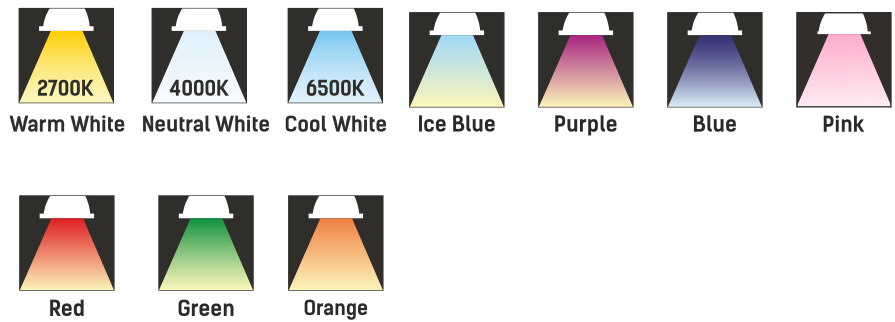

CAT NO	WATTAGE /m	LED/m	CCT (K)	LENGTH (M)	Voltage
DF52865	6.5	120	6500	50	220-240
DF52827	6.5	120	2700	50	220-240
DF52880	6.5	120	Blue	50	220-240
DF52890	6.5	120	Red	50	220-240
DF52895	6.5	120	Green	50	220-240
DF52885	6.5	120	Pink	50	220-240
DL12827	6	60	2700	50	220-240
DL12840	6	60	4000	50	220-240
DL12865	6	60	6500	50	220-240
DL12881	6	60	Ice Blue	50	220-240
DL12886	6	60	Purple	50	220-240
DL12880	6	60	Blue	50	220-240
DL12885	6	60	Pink	50	220-240
DL12890	6	60	Red	50	220-240
DL12895	6	60	Green	50	220-240
DL12891	6	60	Orange	50	220-240

APPLICATIONS

FACADE

DECORATION

LANDSCAPE