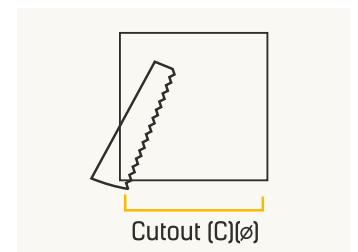

DIMENSIONS

WATTAGE (W)	SIZE (A)	HEIGHT (B)	CUTOUT (C)(ø)
6	120*120 mm	22 mm	100*100mm
10	145*145 mm	22 mm	125*125 mm
15	168*168 mm	22 mm	150*150 mm

APPLICATIONS

BED ROOM

LIVING ROOM

KITCHEN

GARNET

Alpha panel Square