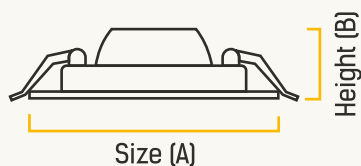

DIMENSIONS

WATTAGE (W)	DIAMETER (A)	HEIGHT (B)	CUTOUT (C)(∅)
3	93 mm	28 mm	75 mm
6	118 mm	28 mm	100 mm
10	142 mm	28 mm	125 mm
12	142 mm	28 mm	125 mm
15	168 mm	28 mm	150 mm
20	218 mm	28 mm	200 mm

APPLICATIONS

DIMENSIONS

WATTAGE (W)	SIZE (A)	HEIGHT (B)	CUTOUT (C) [Ø]
3	93x93 mm	28 mm	75x75 mm
6	118x118 mm	28 mm	100x100 mm
10	142x142 mm	28 mm	125x125 mm
12	142x142 mm	28 mm	125x125 mm
15	168x168 mm	28 mm	150x150 mm
20	218x218 mm	28 mm	200x200 mm