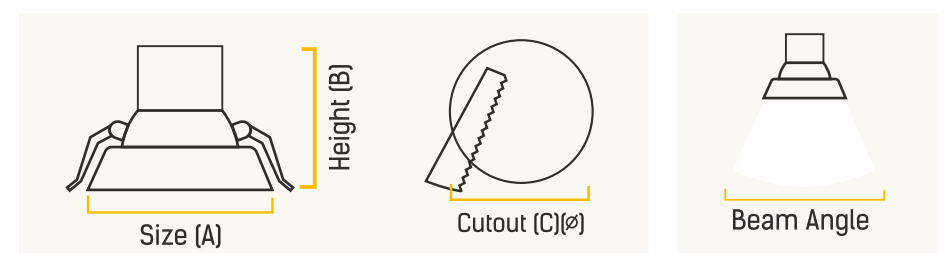

WATTAGE (W)	SIZE (A)	HEIGHT (B)	CUTOUT (C)(ø)	BEAM (°)
9	75 mm	64 mm	65 mm	40°
15	85 mm	76 mm	75 mm	38°

APPLICATIONS

GARNET COMPACT COB GOLD

- ↳ Ultra compact design with rose gold reflector
- ↳ Aluminium heat sink for better heat dissipation
- ↳ Deep reflector optics to provide glare free light
- ↳ Very sharp & intense light beam to highlight wall & objects
- ↳ LM 80 tested LED technology ensures long life
- ↳ Driver with high voltage protection upto 380VAC
- ↳ Surge protection upto 2.5 KV

Warm White

Neutral White

CAT NO	WATTAGE(W)	CCT(K)	LUMENS(lm)	VOLTAGE RANGE(VAC)
DC50540	5	4000	390	220-240
DC50527	5	2700	380	220-240
DC51240	12	4000	850	220-240
DC51227	12	2700	820	220-240

DIMENSIONS

WATTAGE (W)	SIZE (A)	HEIGHT (B)	CUTOUT (C)(ø)	BEAM (°)
5	46 mm	59 mm	40 mm	45°
12	60 mm	82 mm	55 mm	15°