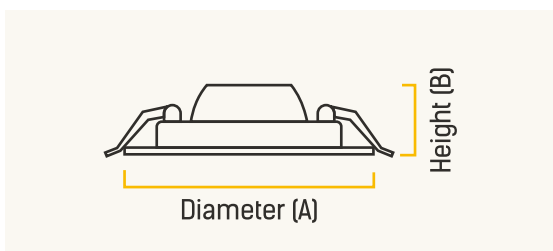

DIMENSIONS

WATTAGE (W)	DIAMETER (A)	HEIGHT (B)	CUTOUT (C)(∅)
6	116 mm	32 mm	100 mm
10	145 mm	32 mm	130 mm
12	145 mm	32 mm	130 mm
15	166 mm	32 mm	150 mm
20	220 mm	32 mm	205 mm

APPLICATIONS

BED ROOM

LIVING ROOM