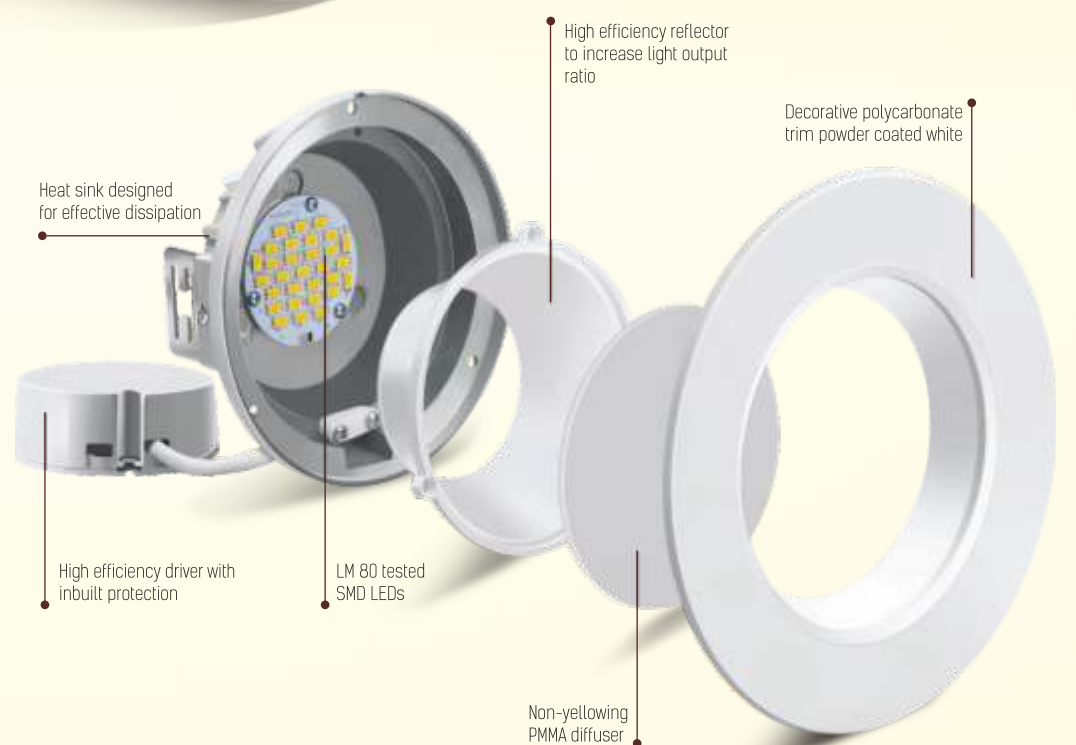

- ↳ Compact design with 17 mm height, ideal for shelf lighting
- ↳ Lens optics to create sharp light cone without glare
- ↳ LM 80 tested LED technology ensures long life
- ↳ Integrated driver with high voltage protection upto 400V
- ↳ Surge protection upto 2.5kV

DIMENSIONS

WATTAGE (W)	SIZE (A)	HEIGHT (B)	CUTOUT (C)(Ø)	BEAM (°)
2	42 mm	17 mm	33 mm	60

APPLICATIONS

DECORATION

SHELF

FOCUS

CABINET

GARNET DOWNLIGHTS

An exquisite range of LED downlighters, with the best light output in the industry. It is simple to install due to its integrated design and comes with IP44 protection (resistant to dust and water splashes).