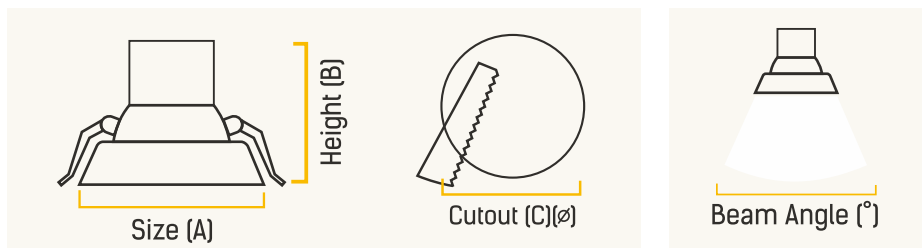

WATTAGE (W)	SIZE (A)	HEIGHT (B)	CUTOUT (C)(ø)	BEAM (°)
9	75 mm	64 mm	65 mm	40°
15	85 mm	76 mm	75 mm	38°

APPLICATIONS

GARNET COMPACT COB GOLD

- ↳ Ultra compact design with rose gold reflector
- ↳ Aluminium heat sink for better heat dissipation
- ↳ Deep reflector optics to provide glare free light
- ↳ Very sharp & intense light beam to highlight wall & objects
- ↳ LM 80 tested LED technology ensures long life
- ↳ Driver with high voltage protection upto 380VAC
- ↳ Surge protection upto 2.5 KV