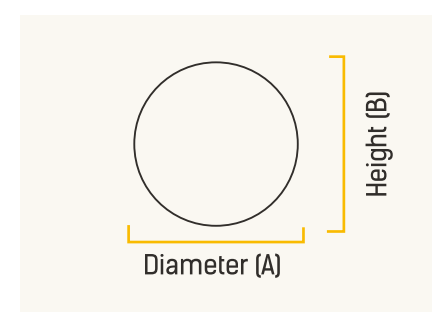

DIMENSIONS

WATTAGE(W)	DIAMETER(A)	HEIGHT(B)
06	90	27
12	120	27
18	155	27
24	190	27

APPLICATIONS

MODERN HOMES

HOSPITALITY

LOBBY

PARKING

GARNET BATTENS