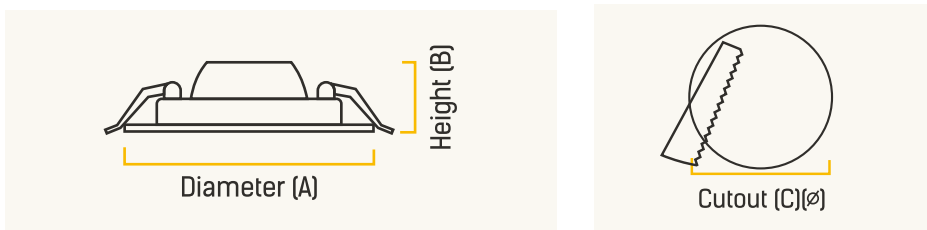

DIMENSIONS

WATTAGE (W)	SIZE (A)	HEIGHT (B)	CUTOUT (C)(∅)
5	110 mm	48 mm	75 mm
8	110 mm	48 mm	75 mm
12	110 mm	48 mm	75 mm