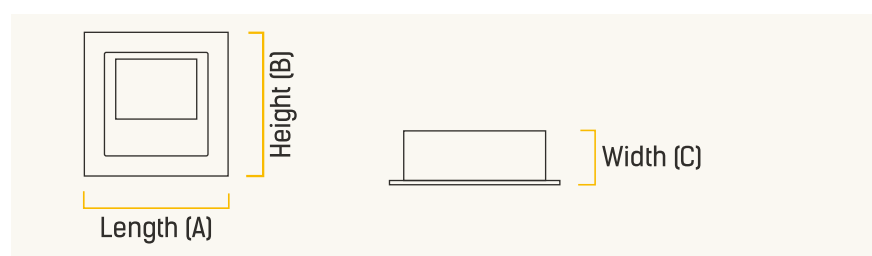

DIMENSIONS

WATTAGE (W)	LENGTH (A)	HEIGHT (B)	WIDTH (C)
03	84 mm	84 mm	40 mm