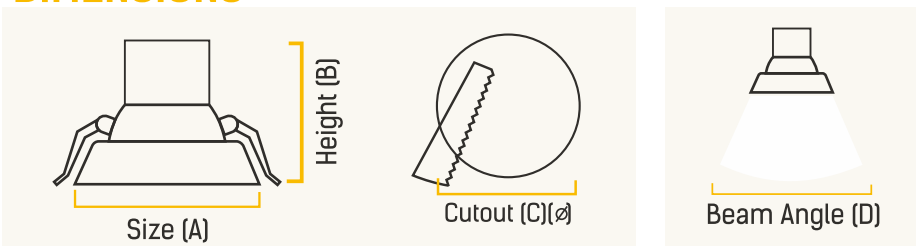

DIMENSIONS

WATTAGE (W)	SIZE (A)	HEIGHT (B)	CUTOUT (C)(Ø)	BEAM (°)
3	66 mm	30 mm	55 mm	38°
6	81 mm	40 mm	65 mm	38°
9	90 mm	50 mm	75 mm	38°
12	98 mm	55 mm	85 mm	38°
16	110 mm	65 mm	90 mm	38°
24	145 mm	84 mm	135 mm	38°
30	165 mm	90 mm	145 mm	38°

DIMENSIONS

WATTAGE (W)	SIZE (A)	HEIGHT (B)	CUTOUT (C)(ø)	BEAM (°)
6	50 mm	53 mm	45 mm	60°
9	70 mm	64 mm	65 mm	40°
15	78 mm	76 mm	73 mm	40°

APPLICATIONS

GARNET COMPACT COB

- Ultra compact & trimless design, seamless merge with ceiling
- Aluminium heat sink for better heat dissipation
- Deep reflector optics to provide glare free light
- Very sharp & intense light beam to highlight wall & objects
- LM 80 tested LED technology ensures long life
- Driver with high voltage protection upto 380VAC
- Surge protection upto 2.5 KV