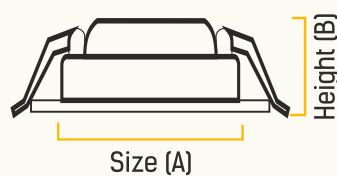

DIMENSIONS

WATTAGE (W)	DIAMETER (A)	HEIGHT (B)	CUTOUT (C)(ø)	BEAM (°)
3	72 mm	20 mm	62 mm	38°
6	82 mm	20 mm	72 mm	38°
9	87 mm	20 mm	77 mm	38°

APPLICATIONS

BED ROOM

LIVING ROOM

KITCHEN

GARNET WAVE SPOTLIGHT

- Adjustable Design to focus light on desired area
- LM 80 tested LED Technology for better life
- Sharp light beam angle gives brighter light
- High Voltage protection upto 440VAC
- Surge protection upto 4KV

DIMENSIONS

WATTAGE (W)	DIAMETER (A)	HEIGHT (B)	CUTOUT (C)(∅)	BEAM (°)
3	75X75	43	60	60°
6	95X95	46	75	60°
9	116X116	52	100	60°
12	139X139	55	125	60°

APPLICATIONS

MODERN HOMES

SHOWROOMS

HOSPITALITY

RETAIL

GARNET CABINET COB