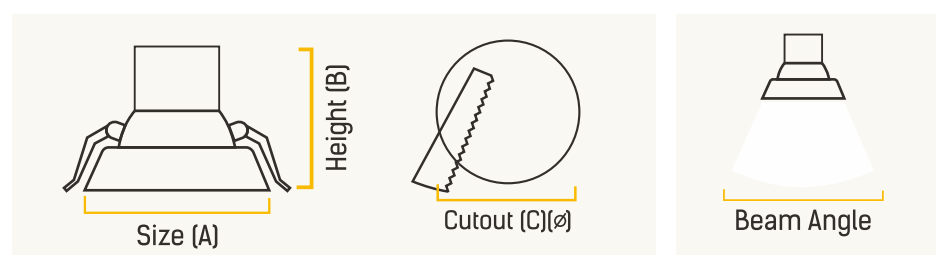

DIMENSIONS

WATTAGE (W)	DIAMETER (A)	HEIGHT (B)	CUTOUT (C)(∅)	BEAM (°)
1	31.1	25	29.9	36
3	37.8	28	35	36
5	41.9	33	39.5	36

APPLICATIONS

MODERN HOMES

SHOWROOMS

HOSPITALITY

RETAIL

GARNET MINI SPOTLIGHTS

DIMENSIONS

WATTAGE (W)	SIZE (A)	HEIGHT (B)	CUTOUT (C)(ø)	BEAM (°)
3	75 mm	45 mm	58 mm	45°

APPLICATIONS

DECORATION

SHELF

FOCUS

CABINET

GARNET 2W SPOTLIGHT