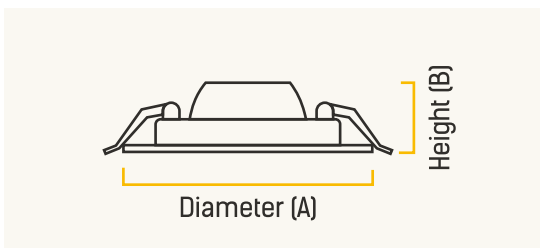

DIMENSIONS

WATTAGE (W)	DIAMETER (A)	HEIGHT (B)	CUTOUT (C)(∅)
7	96 mm	27 mm	82 mm
12	129 mm	27 mm	110 mm
15	184 mm	28 mm	159 mm
18	184 mm	28 mm	159 mm

APPLICATIONS

MODERN HOMES

OFFICES

SCHOOLS

HOSPITALITY

RETAIL