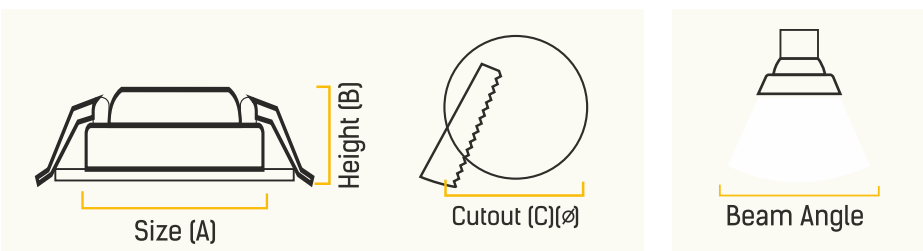

DIMENSIONS

WATTAGE (W)	SIZE (A)	SIZE (B)	CUTOUT (C)(∅)	BEAM (°)
6	50 mm	53 mm	45	60°
9	71 mm	65 mm	65	36°
15	78 mm	82 mm	75	36°

APPLICATIONS

MODERN HOMES

SHOWROOMS

HOSPITALITY

RETAIL

GARNET LINEAR COB