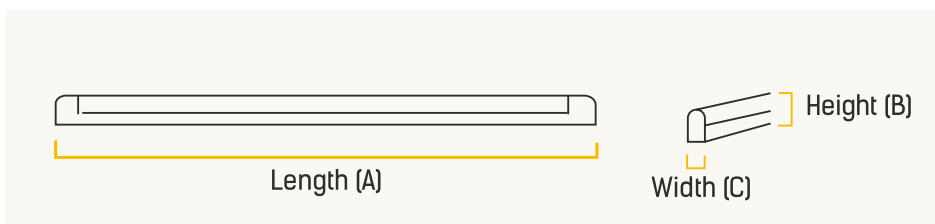

DIMENSIONS

WATTAGE (W)	LENGTH (A)	HEIGHT (B)	WIDTH (C)
20	1136 mm	38 mm	23 mm
36	1180 mm	38 mm	27 mm

APPLICATIONS

OFFICE

SCHOOL

INDUSTRY

RETAIL

GARNET PLUS COLOR CHANGING BATTEN