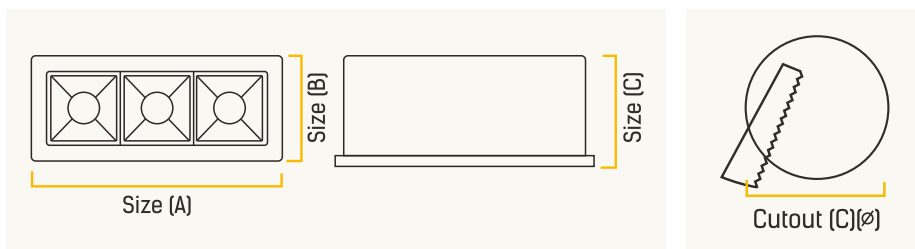

*After lights are connected to Internet via sigmesh gateway

CAT NO	WATTAGE(W)	CCT(K)	VOLTAGE RANGE(VAC)
DS50610	06	2700-6500	220-240
DS51010	10	2700-6500	220-240
DS51510	15	2700-6500	220-240

DIMENSIONS

WATTAGE(W)	DIAMETER(A)	HEIGHT(B)	CUTOUT C(∅)	BEAM ANGLE(°)
06	60 mm	65 mm	50 mm	24°
10	82 mm	73 mm	75 mm	24°
15	82 mm	73 mm	75 mm	24°

*After lights are connected to Internet via sigmesh gateway

CAT NO	WATTAGE(W)	LUMENS(lm)	CCT(K)	VOLTAGE RANGE(VAC)
DS51000	10	800	2700-6500	220-240
DS51500	15	1200	2700-6500	220-240

WATTAGE(W)	DIAMETER(A)	HEIGHT(B)	BEAM ANGLE(°)
10	80 mm	80 mm	25°
15	80 mm	80 mm	25°

DIMENSIONS

WATTAGE (W)	SIZE (A)	SIZE (B)	CUTOUT (C)(∅)	BEAM (°)
6	50 mm	53 mm	45	60°
9	71 mm	65 mm	65	36°
15	78 mm	82 mm	75	36°

APPLICATIONS

MODERN HOMES

SHOWROOMS

HOSPITALITY

RETAIL

GARNET LINEAR COB

WATTAGE (W)	SIZE (A)	SIZE (B)	SIZE (C)	CUTOUT
10	147 mm	44 mm	31 mm	141 x 36 mm
20	280 mm	44 mm	31 mm	274 x 36 mm

APPLICATIONS

- MODERN HOMES
- SHOWROOMS
- HOSPITALITY
- RETAIL

GARNET SLIM COB SPOTLIGHTS