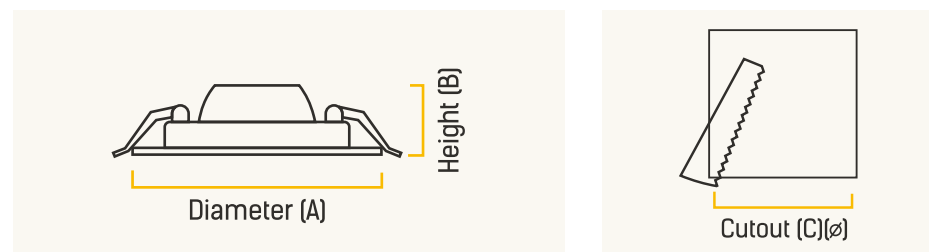

DIMENSIONS

WATTAGE (W)	DIAMETER (A)	HEIGHT (B)	CUTOUT (C)(∅)
7	96*96 mm	27 mm	82*82 mm
12	129*129 mm	27 mm	110*110 mm
15	184*184 mm	28 mm	159*159 mm
18	184*184 mm	28 mm	159*159 mm