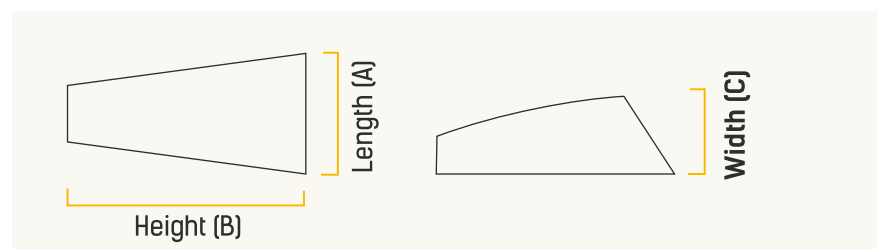

DIMENSIONS

WATTAGE (W)	LENGTH (A)	HEIGHT (B)	WIDTH (C)
2x6W	81 mm	170 mm	48 mm

APPLICATIONS

OUTDOOR WALL LIGHT